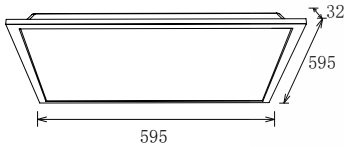

Description:

Back lighted LED panel light, with opal diffuser

Item Code:	CIR-PL6060-45W-CK
Product Type:	LED panel
Main Material:	Steel houseing, aluminum frame
Finishing	Powder coated
Color:	White
Adjustable:	No
Input:	220-240VAC
Light source:	LED
Power(W):	45W
Output Lumen(lm):	4500lm
CCT(K)	3000K 4000K 6000K
CRI:	80+
Beam Angle(°):	120°
UGR:	<26
Dimmable:	Dali Dimmable
Dimensions(mm):	595 x 595 x 32mm
Cutout(mm):	-
Safety Class:	Class II
IP Rating:	IP40
Other:	-TRAC: Phase cut dimming -0-10V: 0-10V dimming -DALI: DALI dimming +EK3: equiped with 3h emergency kit +EK1.5: equiped with 1.5h emergency kit