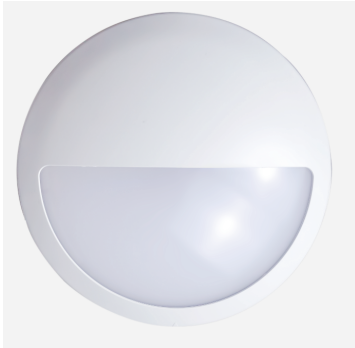

Product Specifications

ORBA 30D 15

Description:

LED Ceiling/ wall mounted luminaire with half-covered OPAL diffuser , IP66 rated water proof

Item Code:	CIR-ZNXD0300D-15W
Product Type:	LED Wall light
Main Material:	Polycarbonate
Finishing	Natural
Color:	White Black
Adjustable:	No
Input:	220-240VAC
Light source:	LED
Power(W):	15W
Output Lumen(lm):	1200lm
CCT(K)	3000K 4000K 6000K
CRI:	80+
Beam Angle(°):	120°
UGR:	<26
Dimmable:	No
Dimensions(mm):	Dia:300 x H: 99mm
Cutout(mm):	NA
Safety Class:	Class II
IP Rating:	IP66
Other:	+EK3: equipped with 3h emergency kit +EK1.5: equipped with 1.5h emergency kit