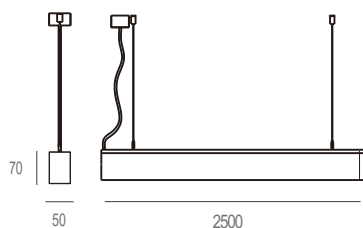

Description:

Suspended LED linear light, for interior use

Item Code:	CIR-SL5075-2500-50W
Product Type:	LED linear pendant light
Main Material:	Aluminum
Finishing	Powder coated
Color:	White
Adjustable:	No
Input:	220-240VAC
Light source:	LED
Power(W):	50W
Output Lumen(lm):	5000lm
CCT(K)	3000K 4000K 6000K
CRI:	80+
Beam Angle(°):	120°
UGR:	<22
Dimmable:	No
Dimensions(mm):	2500 x 50 x 70mm
Installation:	Suspension
Cutout(mm):	NA
Safety Class:	Class I
IP Rating:	IP20
Options:	-TRIAC: Phase cut dimming -0-10V: 0-10V dimming -DALI: DALI dimming +EK3: 3h emergency kit +EK1.5: 1.5h emergency kit