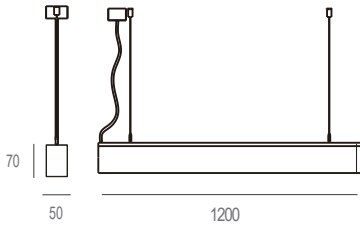

Description:

Suspended LED linear light, for interior use

Item Code:	CIR-SL5075-1500-50W(IP65)
Product Type:	LED linear pendant light
Main Material:	Aluminum
Finishing	Powder coated
Color:	White
Adjustable:	No
Input:	220-240VAC
Light source:	LED
Power(W):	50W
Output Lumen(lm):	5000lm
CCT(K)	3000K 4000K 6000K
CRI:	80+
Beam Angle(°):	120°
UGR:	<22
Dimmable:	No
Dimensions(mm):	1200 x 50 x 70mm
Installation:	Suspension
Cutout(mm):	NA
Safety Class:	Class I
IP Rating:	IP65
Options:	-TRIAC: Phase cut dimming -0-10V: 0-10V dimming -DALI: DALI dimming +EK3: 3h emergency kit +EK1.5:1.5h emergency kit