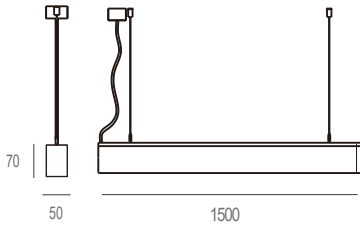

Description:

Suspended LED linear light, for interior use

Item Code:	CIR-SL5075-1500-30W
Product Type:	LED linear pendant light
Main Material:	Aluminum
Finishing	Powder coated
Color:	White
Adjustable:	No
Input:	220-240VAC
Light source:	LED
Power(W):	30W
Output Lumen(lm):	3000lm
CCT(K)	3000K 4000K 6000K
CRI:	80+
Beam Angle(°):	120°
UGR:	<22
Dimmable:	No
Dimensions(mm):	1500 x 50 x 70mm
Installation:	Suspension
Cutout(mm):	NA
Safety Class:	Class I
IP Rating:	IP20
Options:	-TRIAC: Phase cut dimming -0-10V: 0-10V dimming -DALI: DALI dimming +EK3: 3h emergency kit +EK1.5:1.5h emergency kit