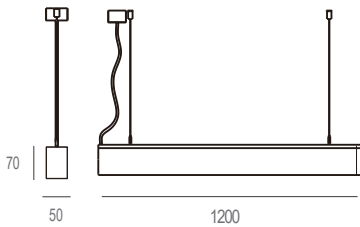

### Description:

Suspended LED linear light, for interior use

Item Code:	CIR-SL5075-1200-24W
Product Type:	LED linear pendant light
Main Material:	Aluminum
Finishing	Powder coated
Color:	White
Adjustable:	No
Input:	220-240VAC
Light source:	LED
Power(W):	24W
Output Lumen(lm):	2400lm
CCT(K)	3000K  4000K  6000K
CRI:	80+
Beam Angle(°):	120°
UGR:	<22
Dimmable:	No
Dimensions(mm):	1200 x 50 x 70mm
Installation:	Suspension
Cutout(mm):	NA
Safety Class:	Class I
IP Rating:	IP20
Options:	-TRIAC: Phase cut dimming -0-10V: 0-10V dimming -DALI: DALI dimming +EK3: 3h emergency kit +EK1.5:1.5h emergency kit