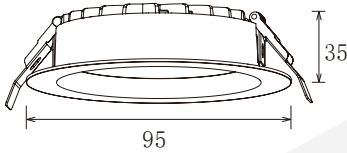

### Description:

Ceiling recessed LED downlight with micro-prismatic diffuser  
Low UGR<19

Item Code:	CIR-QPL2210-10W
Product Type:	LED downlight
Main Material:	Die-cast aluminum
Finishing	Powder coated
Color:	White
Adjustable:	No
Input:	220-240VAC
Light source:	LED
Power(W):	10W
Output Lumen(lm):	950lm
CCT(K)	3000K  4000K  6000K
CRI:	80+
Beam Angle(°):	120°
UGR:	<19
Dimmable:	No
Dimensions(mm):	Dia:95 x H:35mm
Cutout(mm):	Dia:80
Safety Class:	Class II
IP Rating:	IP44
Other:	-TRAC: Phase cut dimming -0-10V: 0-10V dimming -DALI: DALI dimming +EK3: equiped with 3h emergency kit +EK1.5: equiped with 1.5h emergency kit