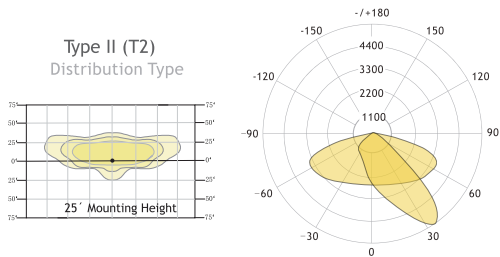

Description:

LED street light , with IP66, IK10, with 10kv surge protection

Item Code:	CIR-LSPSL-60W
Product Type:	LED Street light
Main Material:	Die-cast aluminum
Finishing	Powder coated
Color:	Dark gree
Adjustable:	Yes
Input:	220-240VAC
Light source:	LED
Power(W):	60W
Output Lumen(lm):	9000lm
CCT(K)	3000K 4000K 6000K
CRI:	70+

Beam Angle(°): Type II | Type III

UGR: 26

Dimmable: No

Dimensions(mm): As per dimetional drawing

Cutout(mm): NA

Safety Class: Class I

IP Rating: IP66

Other: NA

Light distribution curve