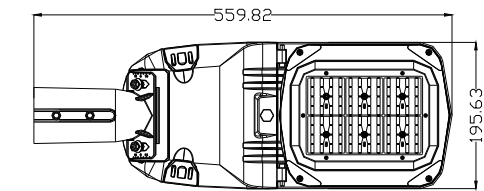

Description:

LED street light , with IP66, IK10, with 10kv surge protection

Item Code:	CIR-LSPSL-60W
Product Type:	LED Street light
Main Material:	Die-cast aluminum
Finishing	Powder coated
Color:	Dark gree
Adjustable:	Yes
Input:	220-240VAC
Light source:	LED
Power(W):	60W
Output Lumen(lm):	9000lm
CCT(K)	3000K 4000K 6000K
CRI:	70+

Beam Angle(°): Type II | Type III

UGR: 26

Dimmable: No

Dimensions(mm): As per dimetional drawing

Cutout(mm): NA

Safety Class: Class I

IP Rating: IP66

Other: NA