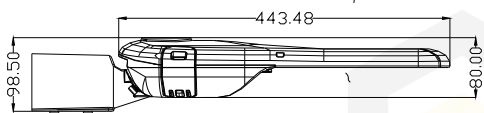

Description:

LED street light , with IP66, IK10, with 10kv surge protection

Item Code:	CIR-LSPSL-60W
Product Type:	LED Street light
Main Material:	Die-cast aluminum
Finishing	Powder coated
Color:	Dark gree
Adjustable:	Yes
Input:	220-240VAC
Light source:	LED
Power(W):	60W
Output Lumen(lm):	9000lm
CCT(K)	3000K 4000K 6000K
CRI:	70+

Beam Angle(°): Type II | Type III

UGR: 26

Dimmable: No

Dimensions(mm): As per dimetional drawing

Cutout(mm): NA

Safety Class: Class I

IP Rating: IP66

Other: NA