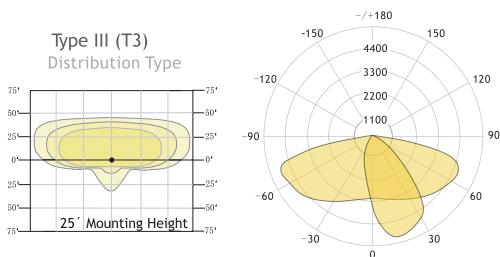

Description:

LED street light , with IP66, IK10, with 10kv surge protection

Item Code:	CIR-LSPSL-60W
Product Type:	LED Street light
Main Material:	Die-cast aluminum
Finishing	Powder coated
Color:	Dark gree
Adjustable:	Yes
Input:	220-240VAC
Light source:	LED
Power(W):	60W
Output Lumen(lm):	9000lm
CCT(K)	3000K 4000K 6000K
CRI:	70+

Beam Angle(°): Type II | Type III

UGR: 26

Dimmable: No

Dimensions(mm): As per dimetional drawing

Cutout(mm): NA

Safety Class: Class I

IP Rating: IP66

Other: NA

Light distribution curve