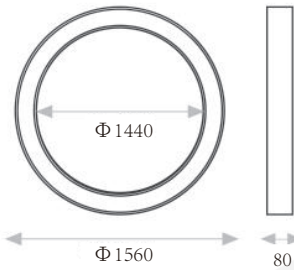

### Description:

Circular LED pendant light, for interior use  
Suspension kit available for optional

Item Code:	CIR-LC6080P-1560-80W
Product Type:	Suspension light
Main Material:	Steel
Finishing	Powder coated
Color:	Black
Adjustable:	No
Input:	220-240Vac
Light source:	LED
Power(W):	80W
Output Lumen(lm):	8000lm
CCT(K)	3000K  4000K  6000K
CRI:	90+
Beam Angle(°):	120°
UGR:	<22
Dimmable:	No
Dimensions(mm):	Dia:1560 X H: 80mm , suspension: 1500mm
Cutout(mm):	NA
Safety Class:	Class I
IP Rating:	IP20
Other:	-0-10V: 0-10V dimming -DALI: DALI dimming