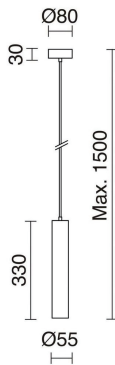

### Description:

Decorative LED pedant light

Item Code:	CIR-KB-3301-5W
Product Type:	LED Pendant light
Main Material:	Aluminum
Finishing	Powder coated
Color:	Black
Adjustable:	No
Input:	220-240VAC
Light source:	LED
Power(W):	5W
Output Lumen(lm):	500lm
CCT(K)	3000K  4000K  6000K
CRI:	80+
Beam Angle(°):	360°
UGR:	<22
Dimmable:	No
Dimensions(mm):	Dia:55*H:330mm suspension: 1500mm
Installation:	Suspension
Cutout(mm):	NA
Safety Class:	Class II
IP Rating:	IP20
Options:	NA