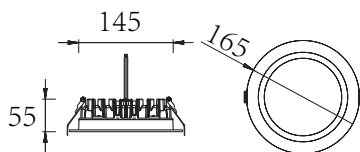

### Description:

Fixed LED downlight, with OPAL diffuser,  
Water proof , IP65 rated.

Item Code:	CIR-DL821-25W
Product Type:	LED downlight
Main Material:	Aluminum
Finishing	Powder coated
Color:	White
Adjustable:	No
Input:	220-240VAC
Light source:	LED
Power(W):	25W
Output Lumen(lm):	2500lm
CCT(K)	3000K  4000K  6000K
CRI:	80+
Beam Angle(°):	120°
UGR:	<22
Dimmable:	No
Dimensions(mm):	Dia:165 x H: 55mm
Cutout(mm):	Dia: 145mm
Safety Class:	Class II
IP Rating:	IP65
Other:	-TRAC: Phase cut dimming -0-10V: 0-10V dimming -DALI: DALI dimming +EK3: equipped with 3h emergency kit +EK1.5: equipped with 1.5h emergency kit