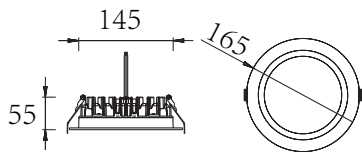

Description:

Fixed LED downlight, with OPAL diffuser, Water proof, IP65 rated.

Item Code:	CIR-DL821-18W
Product Type:	LED downlight
Main Material:	Aluminum
Finishing	Powder coated
Color:	White
Adjustable:	No
Input:	220-240VAC
Light source:	LED
Power(W):	18W
Output Lumen(lm):	1800lm
CCT(K)	3000K 4000K 6000K
CRI:	80+
Beam Angle(°):	120°
UGR:	<22
Dimmable:	No
Dimensions(mm):	Dia:165 x H: 55mm
Cutout(mm):	Dia: 145mm
Safety Class:	Class II
IP Rating:	IP65
Other:	-TRAC: Phase cut dimming -0-10V: 0-10V dimming -DALI: DALI dimming +EK3: equipped with 3h emergency kit +EK1.5: equipped with 1.5h emergency kit