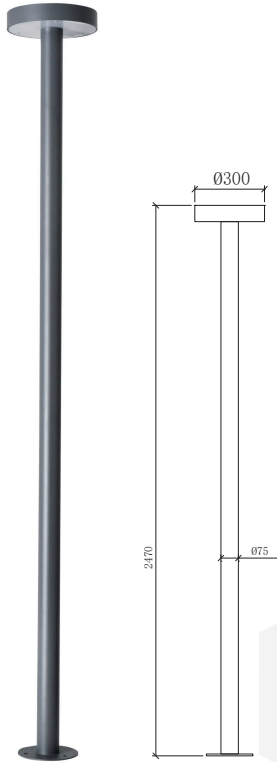

Description:

LED Bollard Light

Item Code:	CIR-DHB1034-40W
Product Type:	LED Bollard Light
Main Material:	Aluminum
Finishing	Powder coated
Color:	Black
Adjustable:	No
Input:	220-240VAC
Light source:	LED
Power(W):	40W
Output Lumen(lm):	3200lm
CCT(K)	3000K 4000K 6000K
CRI:	80+
Beam Angle(°):	-
UGR:	<22
Dimmable:	No
Dimensions(mm):	Dia:300 x H: 2470mm
Installation:	Ground mounting
Cutout(mm):	NA
Safety Class:	Class I
IP Rating:	IP65
Options:	NA