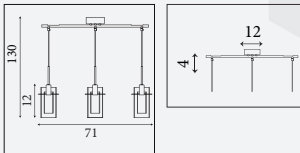

CIR-2300-3SM

Duo II- 3Lt Multi Drop Pendant

Satin Silver Metal & Smoked Glass with Frosted Inner

CIR-2305-5SM

Duo II- 5Lt Pendant

Satin Silver Metal & Smoked Glass with Frosted Inner

CIR-3303-3SM

Duo II- 3Lt Bar Pendant