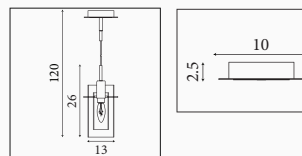

CIR-2300-3SM

Duo II- 3Lt Multi Drop Pendant

Satin Silver Metal & Smoked Glass with Frosted Inner

CIR-2305-5SM

Duo II- 5Lt Pendant

Satin Silver Metal & Smoked Glass with Frosted Inner

CIR-3303-3SM

Duo II- 3Lt Bar Pendant