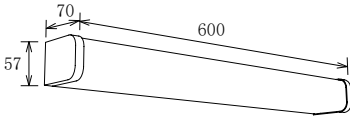

Description:

IP44 rated LED mirror light, designed for bathroom, toilet use

Item Code:	CIR-MB101-15W
Product Type:	LED mirror light
Main Material:	Aluminum
Finishing	Painted
Color:	White
Adjustable:	No
Input:	220-240VAC
Light source:	LED
Power(W):	15W
Output Lumen(lm):	1350lm
CCT(K)	3000K 4000K 6000K
CRI:	80+
Beam Angle(°):	120°
UGR:	<22
Dimmable:	No
Dimensions(mm):	665 x 57 x 70mm
Cutout(mm):	-
Safety Class:	Class II
IP Rating:	IP44
Other:	Equipped with shaving socket