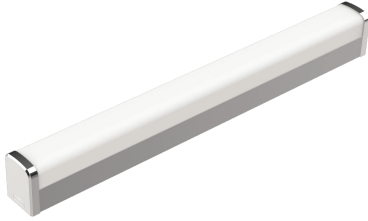

Description:

IP44 rated LED mirror light, designed for bathroom, toilet use

Item Code:	CIR-MB101-15W
Product Type:	LED mirror light
Main Material:	Aluminum
Finishing	Painted
Color:	White
Adjustable:	No
Input:	220-240VAC
Light source:	LED
Power(W):	15W
Output Lumen(lm):	1350lm
CCT(K)	3000K 4000K 6000K
CRI:	80+
Beam Angle(°):	120°
UGR:	<22
Dimmable:	No
Dimensions(mm):	665 x 57 x 70mm
Cutout(mm):	-
Safety Class:	Class II
IP Rating:	IP44
Other:	Equipped with shaving socket