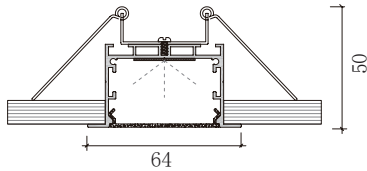

Description:

Recessed led linear light , for interior use

Item Code:	CIR-LR9035-1000-30W
Product Type:	Ceiling recessed LED linear light
Main Material:	Aluminum, PMMA
Finishing	Powder coated
Color:	White
Adjustable:	No
Input:	220-240VAC
Light source:	LED
Power(W):	30W
Output Lumen(lm):	3000lm
CCT(K)	3000K 4000K 6000K
CRI:	80+
Beam Angle(°):	120°
UGR:	<22
Dimmable:	No
Dimensions(mm):	1000 x 64 x 50mm
Installation:	Ceiling recessed
Cutout(mm):	1990 x 55mm
Safety Class:	Class I
IP Rating:	IP40
Warranty:	3 Years
Options:	-TRIAC: Phase cut dimming -0-10V: 0-10V dimming -DALI: DALI dimming +EK3: emergency kit 3h +EK1.5: emergency kit 1.5h