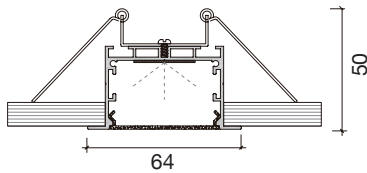

### Description:

Recessed led linear light , for interior use

Item Code:	CIR-LR9035-1000-20W
Product Type:	Ceiling recessed LED linear light
Main Material:	Aluminum, PMMA
Finishing	Powder coated
Color:	White
Adjustable:	No
Input:	220-240VAC
Light source:	LED
Power(W):	20W
Output Lumen(lm):	2000lm
CCT(K)	3000K  4000K  6000K
CRI:	80+
Beam Angle(°):	120°
UGR:	<22
Dimmable:	No
Dimensions(mm):	1000 x 64 x 50mm
Installation:	Ceiling recessed
Cutout(mm):	1990 x 55mm
Safety Class:	Class I
IP Rating:	IP20
Warranty:	3 Years
Options:	-TRIAC: Phase cut dimming -0-10V: 0-10V dimming -DALI: DALI dimming +EK3: emergency kit 3h +EK1.5: emergency kit 1.5h