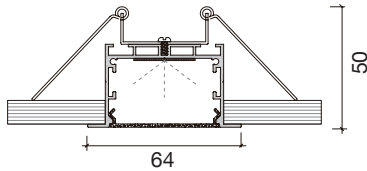

Description:

Recessed led linear light , for interior use

Item Code:	CIR-LR9035-1200-36W
Product Type:	Ceiling recessed LED linear light
Main Material:	Aluminum, PMMA
Finishing	Powder coated
Color:	White
Adjustable:	No
Input:	220-240VAC
Light source:	LED
Power(W):	36W
Output Lumen(lm):	3600lm
CCT(K)	3000K 4000K 6000K
CRI:	80+
Beam Angle(°):	120°
UGR:	<22
Dimmable:	No
Dimensions(mm):	1200 x 64 x 50mm
Installation:	Ceiling recessed
Cutout(mm):	1990 x 55mm
Safety Class:	Class I
IP Rating:	IP20
Warranty:	3 Years
Options:	-TRIAC: Phase cut dimming -0-10V: 0-10V dimming -DALI: DALI dimming +EK3: emergency kit 3h +EK1.5: emergency kit 1.5h