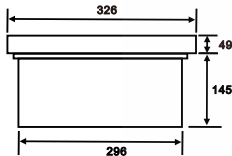

## EXITUS CIR-KEX91M

**Model No:**

**KE301B**

Unit:mm

### Commons:

Input: AC220-240V 50Hz / AC110V 60Hz

Operation Mode: Maintained

Emergency Duration: >3hours

Viewing Distance: 25m

Carton size: 65\*37\*27.5cm

QTY/CTN: 10pcs

IP rating: IP20

#### Product size:

KE301B: 32.5\*19\*5.1cm

KEX91M: 35.5\*20.5\*11.2cm

**KEX91M**

Unit:mm