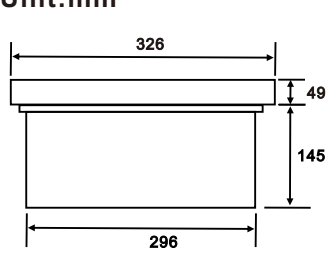

» LED EMERGENCY EXIT SIGN EXITUS CIR-KE301B/D

MODEL NO: CIR-KE301B

MODEL NO: CIR-KE301D

| Model No. | KE301B | KE301D |
|--------------------|------------------------------------|------------------------------------|
| Input | AC220-240V 50Hz or AC110V 60Hz | AC220-240V 50Hz or AC110V 60Hz |
| Operation Mode | Maintained | Maintained |
| LED Type | 22 PCS SMD 2835 | 22 PCS SMD 2835 |
| LED Power | 2.2W | 2.2W |
| Battery | NI MH 3.6V 2Ah | NI MH 3.6V 2Ah |
| Emergency Duration | >3 hours | >3 hours |
| Power Consumption | 6.2W | 6.2W |
| Charge Current | 180mA | 180mA |
| Discharge Current | 510mA | 510mA |
| IP rating | IP 20 | IP 20 |
| Viewing Distance | 25m | 25m |
| Materials | PC Housing Acrylic Legend Panel | PC Housing Acrylic Legend Panel |
| Gross Weight/Ctn | 12 kg | 11 kg |
| Product size | 32.5*19*5.1cm | 32.5*19*5.1cm |
| Carton size | 61*37*27cm | 61*37*27cm |
| QTY/CTN | 10 | 10 |

Self-Test function is optional

Unit:mm

Unit:mm