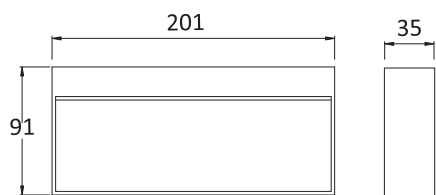

Description:

Wall mounted LED light, IP65, for outdoor use

Item Code:	CIR-ZYJ33C-7W
Product Type:	LED Wall light
Main Material:	Aluminum
Finishing	Powder coated
Color:	Black
Adjustable:	No
Input:	220-240VAC
Light source:	LED
Power(W):	7W
Output Lumen(lm):	420lm
CCT(K)	3000K 4000K 6000K
CRI:	80+
Beam Angle(°):	Asymmetrical
UGR:	<22
Dimmable:	No
Dimensions(mm):	201 x 91x 35mm
Installation:	Wall mounated
Cutout(mm):	NA
Safety Class:	Class I
IP Rating:	IP54
Options:	NA