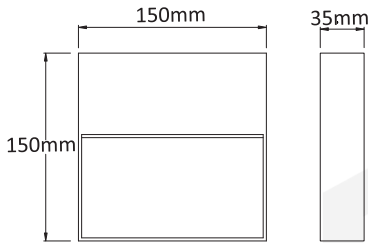

Description:

Wall mounted LED light, IP65, for outdoor use

Item Code:	CIR-ZYJ33B-5W
Product Type:	LED Wall light
Main Material:	Aluminum
Finishing	Powder coated
Color:	Black
Adjustable:	No
Input:	220-240VAC
Light source:	LED
Power(W):	5W
Output Lumen(lm):	300lm
CCT(K)	3000K 4000K 6000K
CRI:	80+
Beam Angle(°):	Asymmetrical
UGR:	<22
Dimmable:	No
Dimensions(mm):	150 x 150x 35mm
Installation:	Wall mounated
Cutout(mm):	NA
Safety Class:	Class I
IP Rating:	IP54
Options:	NA