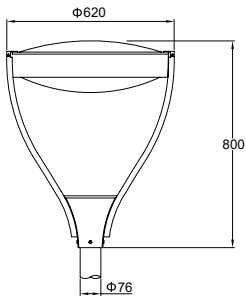

### Description:

LED Garden Light

Item Code:	CIR-YM6102-55W
Product Type:	LED garden Light
Main Material:	Aluminum
Finishing	Powder coated
Color:	Black
Adjustable:	No
Input:	220-240VAC
Light source:	LED
Power(W):	55W
Output Lumen(lm):	6500lm
CCT(K)	3000K  4000K  6000K
CRI:	80+
Beam Angle(°):	90°
UGR:	<22
Dimmable:	No
Dimensions(mm):	Dia:620 x H: 800mm
Installation:	Pole mounting
Cutout(mm):	NA
Safety Class:	Class I
IP Rating:	IP65
Options:	NA