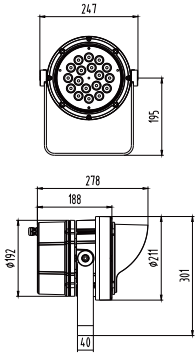

Description:

LED lanscape projector

Item Code:	CIR-YL6506C-72W
Product Type:	LED spot Light
Main Material:	Aluminum
Finishing	Powder coated Sand
Color:	gray
Adjustable:	Yes
Input:	220-240VAC
Light source:	LED
Power(W):	72W
Output Lumen(lm):	5760lm
CCT(K)	3000K 4000K 6000K
CRI:	80+
Beam Angle(°):	8° 15° 30° 45°
UGR:	<22
Dimmable:	No
Dimention(mm):	Ref. to dimentional drawing
Installation:	Bracket mounting
Cutout(mm):	NA
Safety Class:	Class I
IP Rating:	IP65
Options:	NA