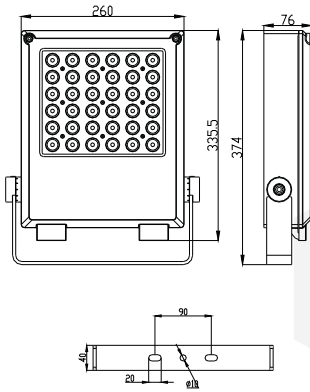

**Description:**  
LED flood light

Item Code:	CIR-YL6505B-72W
Product Type:	LED flood light
Main Material:	Die-cast aluminum
Finishing	Powder coated
Color:	Sand gray
Adjustable:	Yes
Input:	220-240VAC
Light source:	LED
Power(W):	72W
Output Lumen(lm):	5760lm
CCT(K)	3000K  4000K  6000K
CRI:	80+
Beam Angle(°):	8°   15°   30°  45°
UGR:	<26
Dimmable:	No
Dimensions(mm):	260 x 374 x 76mm
Cutout(mm):	--
Safety Class:	Class I
IP Rating:	IP65
Other:	NA