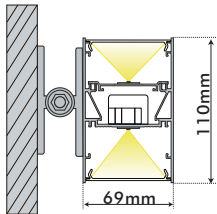

Description:

Decorative wall light for interior use , up and down output

Item Code:	CIR-WLE229-1000-20W
Product Type:	LED wall light
Main Material:	Aluminum
Finishing	Powder coated
Color:	White
Adjustable:	No
Input:	220-240VAC
Light source:	LED
Power(W):	20W (2x10W)
Output Lumen(lm):	1800lm(2x900lm) 3000K
CCT(K)	4000K 6000K
CRI:	80+
Beam Angle(°):	120°
UGR:	<22
Dimmable:	No
Dimensions(mm):	1000 x 69 x 1100
Installation:	Wall mounting
Cutout(mm):	NA
Safety Class:	Class I
IP Rating:	IP20
Warranty:	3 Years
Options:	-TRIAC: Phase cut dimming -0-10V: 0-10V dimming -DALI: DALI dimming +EK3: emergency kit 3h +EK1.5: emergency kit 1.5h