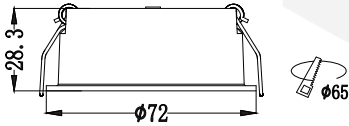

### Description:

Fixed LED downlight, slim lampbody

Item Code:	CIR-TSD06965-7W
Product Type:	Ceiling recessed LED downlight
Main Material:	Die-cast aluminum
Finishing	Powder coated
Color:	White
Adjustable:	No
Input:	220-240VAC
Light source:	LED
Power(W):	7W
Output Lumen(lm):	630lm
CCT(K)	3000K  4000K  6000K
CRI:	80+   90+
Beam Angle(°):	18°   24°   36°   60°
UGR:	<19
Dimmable:	No
Dimensions(mm):	Dia:72*H:28mm
Installation:	Ceiling recessed
Cutout(mm):	Dia:65mm
Safety Class:	Class II
IP Rating:	IP40
Options:	-TRIAC: Phase cut dimming -0-10V: 0-10V dimming -DALI: DALI dimming +EK3: emergency kit 3h +EK1.5: emergency kit 1.5h