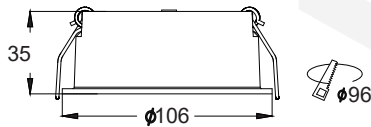

### Description:

Fixed LED downlight, slim lampbody

Item Code:	CIR-TSD069-95-15W
Product Type:	Ceiling recessed LED downlight
Main Material:	Die-cast aluminum
Finishing	Powder coated
Color:	White
Adjustable:	No
Input:	220-240VAC
Light source:	LED
Power(W):	15W
Output Lumen(lm):	1350lm
CCT(K)	3000K  4000K  6000K
CRI:	80+   90+
Beam Angle(°):	18°   24°   36°   60°
UGR:	<19
Dimmable:	No
Dimensions(mm):	Dia:106*H:35mm
Installation:	Ceiling recessed
Cutout(mm):	Dia:95mm
Safety Class:	Class II
IP Rating:	IP40
Options:	-TRIAC: Phase cut dimming -0-10V: 0-10V dimming -DALI: DALI dimming +EK3: emergency kit 3h +EK1.5: emergency kit 1.5h