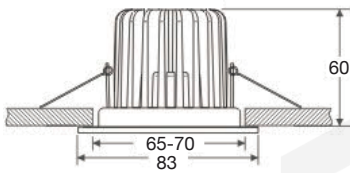

Description:

Ceiling recessed fixed down light, IP65 rated
Widely used in toilet , bathroom

Item Code:	CIR-TL8170RA-8W
Product Type:	LED down light
Main Material:	Die-cast aluminum
Finishing	Powder coating
Color:	White
Adjustable:	No
Input:	220-240VAC
Light source:	LED
Power(W):	8W
Output Lumen(lm):	800lm
CCT(K)	3000K 4000K 6000K
CRI:	90+
Beam Angle(°):	38°
UGR:	<22
Dimmable:	No
Dimensions(mm):	Dia:83 x H: 60mm
Cutout(mm):	Dia:65-70mm
Safety Class:	Class II
IP Rating:	IP65
Other:	-TRIAC: Phase cut dimming -0-10V: 0-10V dimming -DALI: DALI dimming +EK3: emergency kit 3h +EK1.5: emergency kit 1.5h