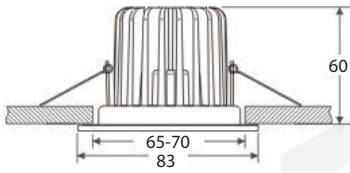

### Description:

Ceiling recessed fixed down light, IP65 rated  
Widely used in toilet , bathroom

|                   |   |
|-------------------|---|
| Item Code:        | CIR-TL8170RA-6W   |
| Product Type:     | LED down light  |
| Main Material:    | Die-cast aluminum   |
| Finishing         | Powder coating  |
| Color:            | White   |
| Adjustable:       | No  |
| Input:            | 220-240VAC  |
| Light source:     | LED   |
| Power(W):         | 6W  |
| Output Lumen(lm): | 540lm   |
| CCT(K)            | 3000K  4000K  6000K   |
| CRI:              | 90+   |
| Beam Angle(°):    | 38°   |
| UGR:              | <22   |
| Dimmable:         | No  |
| Dimensions(mm):   | Dia:83 x H: 60mm  |
| Cutout(mm):       | Dia:65-70mm   |
| Safety Class:     | Class II  |
| IP Rating:        | IP65  |
| Other:            | -TRIAC: Phase cut dimming<br>-0-10V: 0-10V dimming<br>-DALI: DALI dimming<br>+EK3: emergency kit 3h<br>+EK1.5: emergency kit 1.5h |