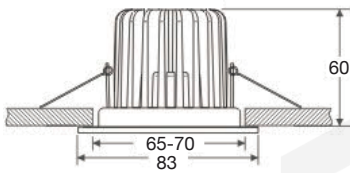

### Description:

Ceiling recessed fixed down light, IP65 rated  
Widely used in toilet , bathroom

Item Code:	CIR-TL8170RA-10W
Product Type:	LED down light
Main Material:	Die-cast aluminum
Finishing	Powder coating
Color:	White
Adjustable:	No
Input:	220-240VAC
Light source:	LED
Power(W):	10W
Output Lumen(lm):	900lm
CCT(K)	3000K  4000K  6000K
CRI:	90+
Beam Angle(°):	38°
UGR:	<22
Dimmable:	No
Dimensions(mm):	Dia:83 x H: 60mm
Cutout(mm):	Dia:65-70mm
Safety Class:	Class II
IP Rating:	IP65
Other:	-TRIAC: Phase cut dimming -0-10V: 0-10V dimming -DALI: DALI dimming +EK3: emergency kit 3h +EK1.5: emergency kit 1.5h