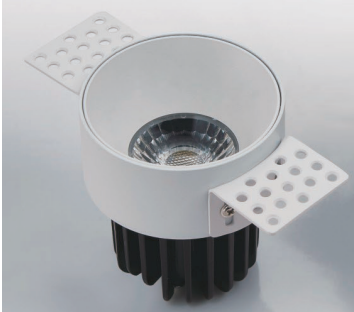

Description:

Ceiling recessed fixed down light, trimless installation

Item Code:	CIR-TL13375R-9W
Product Type:	LED down light
Main Material:	Die-cast aluminum
Finishing	Powder coating
Color:	White
Adjustable:	No
Input:	220-240VAC
Light source:	LED
Power(W):	9W
Output Lumen(lm):	810lm
CCT(K)	3000K 4000K 6000K
CRI:	90+
Beam Angle(°):	24° 36° 60°
UGR:	<19
Dimmable:	No
Dimensions(mm):	Dia:75x H: 88mm
Cutout(mm):	Dia:80mm
Safety Class:	Class II
IP Rating:	IP20
Other:	-TRIAC: Phase cut dimming -0-10V: 0-10V dimming -DALI: DALI dimming +EK3: emergency kit 3h +EK1.5: emergency kit 1.5h