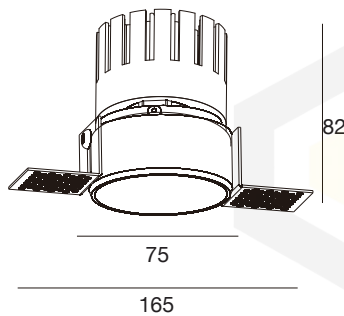

Description:

Ceiling recessed fixed down light, trimless installation

Item Code:	CIR-TL13375R-9W
Product Type:	LED down light
Main Material:	Die-cast aluminum
Finishing	Powder coating
Color:	White
Adjustable:	No
Input:	220-240VAC
Light source:	LED
Power(W):	9W
Output Lumen(lm):	810lm
CCT(K)	3000K 4000K 6000K
CRI:	90+
Beam Angle(°):	24° 36° 60°
UGR:	<19
Dimmable:	No
Dimensions(mm):	Dia:75x H: 88mm
Cutout(mm):	Dia:80mm
Safety Class:	Class II
IP Rating:	IP20
Other:	-TRIAC: Phase cut dimming -0-10V: 0-10V dimming -DALI: DALI dimming +EK3: emergency kit 3h +EK1.5: emergency kit 1.5h