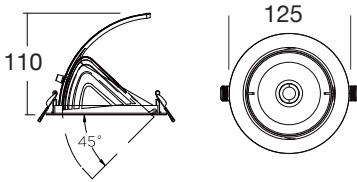

Description:

Ceiling recessed adjustable spot light, LED cob , anodised reflector and die-cast aluminium lampbody

Item Code:	CIR-SP102-25W
Product Type:	LED spot light
Main Material:	Die-cast aluminum
Finishing	Powder coating
Color:	White
Adjustable:	Yes
Input:	220-240VAC
Light source:	LED
Power(W):	25W
Output Lumen(lm):	2500lm
CCT(K)	3000K 4000K 6000K
CRI:	80+
Beam Angle(°):	24° 38°
UGR:	<22
Dimmable:	No
Dimensions(mm):	Dia:125 x H:110mm
Cutout(mm):	Dia: 110mm
Safety Class:	Class II
IP Rating:	IP20
Other:	-TRIAC: Phase cut dimming -0-10V: 0-10V dimming -DALI: DALI dimming +EK3: emergency kit 3h +EK1.5: emergency kit 1.5h