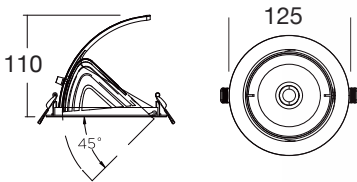

Description:

Ceiling recessed adjustable spot light, LED cob , anodised reflector and die-cast aluminium lampbody

Item Code:	CIR-SP102-24W
Product Type:	LED spot light
Main Material:	Die-cast aluminum
Finishing	Powder coating
Color:	White
Adjustable:	Yes
Input:	220-240VAC
Light source:	LED
Power(W):	24W
Output Lumen(lm):	2400lm
CCT(K)	3000K 4000K 6000K
CRI:	80+
Beam Angle(°):	24° 38°
UGR:	<22
Dimmable:	No
Dimensions(mm):	Dia:125 x H:110mm
Cutout(mm):	Dia: 110mm
Safety Class:	Class II
IP Rating:	IP20
Other:	-TRIAC: Phase cut dimming -0-10V: 0-10V dimming -DALI: DALI dimming +EK3: emergency kit 3h +EK1.5: emergency kit 1.5h