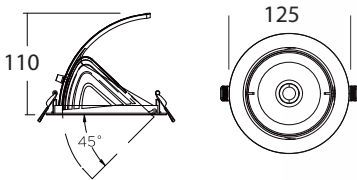

Description:

Ceiling recessed adjustable spot light, LED cob , anodised reflector and die-cast aluminium lampbody

Item Code:	CIR-SP102-20W
Product Type:	LED spot light
Main Material:	Die-cast aluminum
Finishing	Powder coating
Color:	White
Adjustable:	Yes
Input:	220-240VAC
Light source:	LED
Power(W):	20W
Output Lumen(lm):	2000lm
CCT(K)	3000K 4000K 6000K
CRI:	80+ 90+
Beam Angle(°):	24° 38°
UGR:	<22
Dimmable:	No
Dimensions(mm):	Dia:125 x H:110mm
Cutout(mm):	Dia: 110mm
Safety Class:	Class II
IP Rating:	IP20
Other:	-TRIAC: Phase cut dimming -0-10V: 0-10V dimming -DALI: DALI dimming +EK3: emergency kit 3h +EK1.5: emergency kit 1.5h