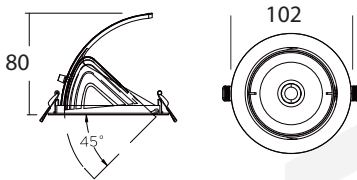

Description:

Ceiling recessed adjustable spot light, LED cob , anodised reflector and die-cast alumijum lampbody

Item Code:	CIR-SP102-12W
Product Type:	LED spot light
Main Material:	Die-cast aluminum
Finishing	Powder coating
Color:	White
Adjustable:	Yes
Input:	220-240VAC
Light source:	LED
Power(W):	12W
Output Lumen(lm):	1200lm
CCT(K)	3000K 4000K 6000K
CRI:	80+
Beam Angle(°):	24° 38°
UGR:	<22
Dimmable:	No
Dimensions(mm):	Dia:102 x H:80mm
Cutout(mm):	Dia: 90mm
Safety Class:	Class II
IP Rating:	IP20
Other:	-TRIAC: Phase cut dimming -0-10V: 0-10V dimming -DALI: DALI dimming +EK3: emergency kit 3h +EK1.5: emergency kit 1.5h