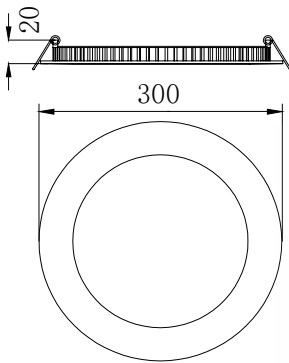

### Description:

Round recessed panel light, 2835SMD LED chip and PMMA LGP offer a great light transmittance and light output. Adopt die-casting aluminum frame which provides a great thermal management. The ultra slim profile fits perfectly for all working places.

Item Code:	CIR-RPL300-24W
Product Type:	LED panel light
Main Material:	Die-cast aluminum
Finishing	Powder coated
Color:	White
Adjustable:	No
Input:	220-240VAC
Light source:	LED
Power(W):	24W
Output Lumen(lm):	2160lm
CCT(K)	3000K  4000K  6000K
CRI:	80+
Beam Angle(°):	120°
UGR:	<22
Dimmable:	No
Dimensions(mm):	Dia:300 x H:20 mm
Installation:	Ceiling recessed
Cutout(mm):	Dia:210 mm
Safety Class:	Class II
IP Rating:	IP20
Options:	-TRIAC: Phase cut dimming -0-10V: 0-10V dimming -DALI: DALI dimming +EK3: equipped with 3h emergency kit +EK1.5: equipped with 1.5h emergency kit