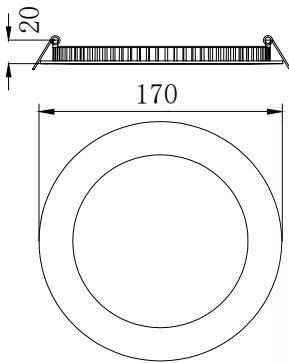

Description:

Round recessed panel light, 2835SMD LED chip and PMMA LGP offer a great light transmittance and light output. Adopt die-casting aluminum frame which provides a great thermal management. The ultra slim profile fits perfectly for all working places.

Item Code:	CIR-RPL170-15W
Product Type:	LED panel light
Main Material:	Die-cast aluminum
Finishing	Powder coated
Color:	White
Adjustable:	No
Input:	220-240VAC
Light source:	LED
Power(W):	15W
Output Lumen(lm):	1350lm
CCT(K)	3000K 4000K 6000K
CRI:	80+
Beam Angle(°):	120°
UGR:	<22
Dimmable:	No
Dimensions(mm):	Dia:170 x H:20 mm
Installation:	Ceiling recessed
Cutout(mm):	Dia:155 mm
Safety Class:	Class II
IP Rating:	IP20
Options:	-TRIAC: Phase cut dimming -0-10V: 0-10V dimming -DALI: DALI dimming +EK3: equipped with 3h emergency kit +EK1.5: equipped with 1.5h emergency kit