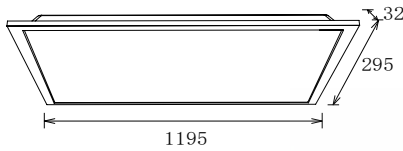

**Description:**

Back lighted LED panel light, with opal diffuser

Item Code:	CIR-PL1203-36W-CK
Product Type:	LED panel
Main Material:	Steel housing, aluminum frame
Finishing	Powder coated
Color:	White
Adjustable:	No
Input:	220-240VAC
Light source:	LED
Power(W):	36W
Output Lumen(lm):	3600lm
CCT(K)	3000K  4000K  6000K
CRI:	80+
Beam Angle(°):	120°
UGR:	<26
Dimmable:	No
Dimensions(mm):	1195 x 595 x 32mm
Cutout(mm):	-
Safety Class:	Class II
IP Rating:	IP40
Other:	-TRAC: Phase cut dimming -0-10V: 0-10V dimming -DALI: DALI dimming +EK3: equipped with 3h emergency kit +EK1.5: equipped with 1.5h emergency kit