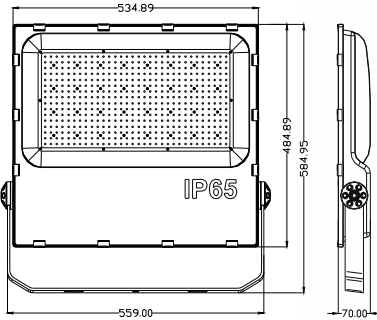

Description:

LED flood light, die-cast aluminum housing, elegant appearance,
Super high efficiency >170lm/w,
IP65 rated, excellent corrosion proof

Item Code:	CIR-LSSFL-400W
Product Type:	LED Linear bay
Main Material:	Die-cast aluminum
Finishing	Powder coated
Color:	Black
Adjustable:	No
Input:	100-240VAC
Light source:	LED
Power(W):	400W
Output Lumen(lm):	68000lm
CCT(K)	3000K 4000K 6000K
CRI:	70+
Beam Angle(°):	30° 60° 90° 120°
UGR:	26
Dimmable:	No
Dimensions(mm):	559 x 585 x 70mm
Cutout(mm):	NA
Safety Class:	Class I
IP Rating:	IP65
Other:	NA