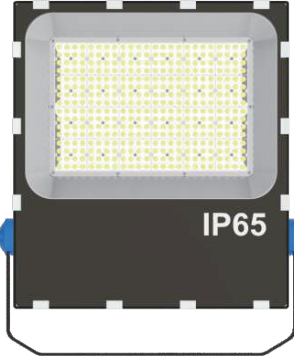

Description:

LED flood light, die-cast aluminum housing, elegant appearance,
Super high efficiency >170lm/w,
IP65 rated, excellent corrosion proof

Item Code:	CIR-LSSFL-400W
Product Type:	LED Linear bay
Main Material:	Die-cast aluminum
Finishing	Powder coated
Color:	Black
Adjustable:	No
Input:	100-240VAC
Light source:	LED
Power(W):	400W
Output Lumen(lm):	68000lm
CCT(K)	3000K 4000K 6000K
CRI:	70+
Beam Angle(°):	30° 60° 90° 120°
UGR:	26
Dimmable:	No
Dimensions(mm):	559 x 585 x 70mm
Cutout(mm):	NA
Safety Class:	Class I
IP Rating:	IP65
Other:	NA