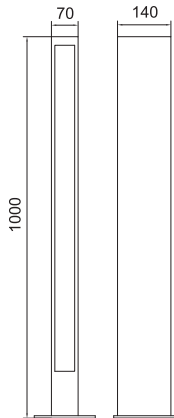

Description:

LED bollard with opal diffuser , 1 side output

Item Code:	LS40015-20W
Product Type:	LED bollard light
Main Material:	Die-cast aluminum
Finishing	Powder coated
Color:	Dark gree
Adjustable:	Yes
Input:	220-240VAC
Light source:	LED
Power(W):	20W
Output Lumen(lm):	1800lm
CCT(K)	3000K 4000K 6000K
CRI:	70+
Beam Angle(°):	120°
UGR:	26
Dimmable:	No
Dimensions(mm):	As per dimetional drawing
Cutout(mm):	NA
Safety Class:	Class I
IP Rating:	IP65
Other:	NA