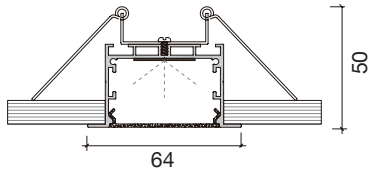

Description:

Recessed led linear light , for interior use

Item Code:	CIR-LR9035-2000-40W
Product Type:	Ceiling recessed LED linear light
Main Material:	Aluminum, PMMA
Finishing	Powder coated
Color:	White
Adjustable:	No
Input:	220-240VAC
Light source:	LED
Power(W):	40W
Output Lumen(lm):	4000lm
CCT(K)	3000K 4000K 6000K
CRI:	80+
Beam Angle(°):	120°
UGR:	<22
Dimmable:	No
Dimensions(mm):	2000 x 64 x 50mm
Installation:	Ceiling recessed
Cutout(mm):	1990 x 55mm
Safety Class:	Class I
IP Rating:	IP20
Options:	-TRIAC: Phase cut dimming -0-10V: 0-10V dimming -DALI: DALI dimming +EK3: emergency kit 3h +EK1.5: emergency kit 1.5h