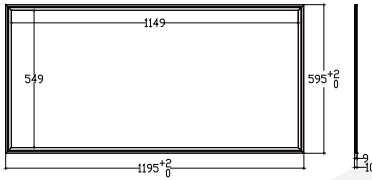

Item Code:	CIR-LM1206-60W
Product Type:	Slim panel light
Main Material:	Aluminum frame and pmma diffuser
Finishing	Powder coated
Color:	White
Adjustable:	No
Input:	220-240VAC
Light source:	LED
Power(W):	60W
Output Lumen(lm):	6000lm
CCT(K)	3000K 4000K 6000K
CRI:	80+
Beam Angle(°):	120°
UGR:	<22
Dimmable:	No
Dimensions(mm):	1195*595*10mm
Installation	Ceiling recessed
Cutout(mm):	NA
Safety Class:	Class II
IP Rating:	IP20
Options:	-TRIAC: Phase cut dimming -0-10V: 0-10V dimming -DALI: DALI dimming +EK3: emergency kit 3h +EK1.5: emergency kit 1.5h