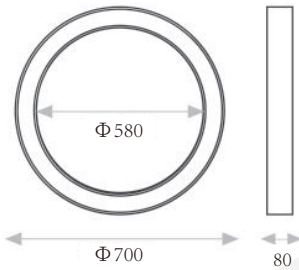

Product Specifications

MATY 70D 45

Description:

Circular LED pendant light, for interior use
Suspension kit available for optional

Item Code:	CIR-LC6080P-700-45W
Product Type:	Suspension light
Main Material:	Steel
Finishing	Powder coated
Color:	Black
Adjustable:	No
Input:	220-240Vac
Light source:	LED
Power(W):	45W
Output Lumen(lm):	4950lm
CCT(K)	3000K 4000K 6000K
CRI:	90+
Beam Angle(°):	120°
UGR:	<22
Dimmable:	No
Dimensions(mm):	Dia:700 X H: 80mm , suspension: 1500mm
Cutout(mm):	NA
Safety Class:	Class I
IP Rating:	IP20
Other:	-0-10V: 0-10V dimming -DALI: DALI dimming