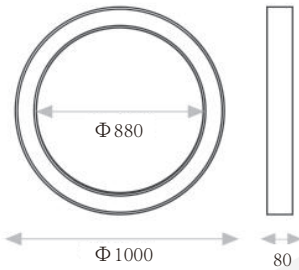

## Product Specifications

**MATY 100D 70**

### Description:

Circular LED pendant light, for interior use  
Suspension kit available for optional

Item Code:	CIR-LC6080P-1000-70W
Product Type:	Suspension light
Main Material:	Steel
Finishing	Powder coated
Color:	Black
Adjustable:	No
Input:	220-240Vac
Light source:	LED
Power(W):	70W
Output Lumen(lm):	7000lm
CCT(K)	3000K  4000K  6000K
CRI:	90+
Beam Angle(°):	120°
UGR:	<22
Dimmable:	No
Dimensions(mm):	Dia:1000 X H: 80mm , suspension: 1500mm
Cutout(mm):	NA
Safety Class:	Class I
IP Rating:	IP20
Other:	-0-10V: 0-10V dimming -DALI: DALI dimming