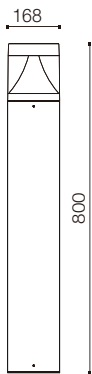

### IVY 25

### Description:

LED bollard light, IP65 rated

Item Code:	CIR-JT3070B-25W
Product Type:	LED spot light
Main Material:	Die-cast aluminum
Finishing	Powder coated
Color:	Black
Adjustable:	No
Input:	220-240VAC
Light source:	LED
Power(W):	25W
Output Lumen(lm):	2000lm
CCT(K)	3000K  4000K  6000K
CRI:	80+
Beam Angle(°):	360°
UGR:	-
Dimmable:	No
Dimensions(mm):	Dia:168 x H:800mm
Cutout(mm):	-
Safety Class:	Class I
IP Rating:	IP65
Other:	NA