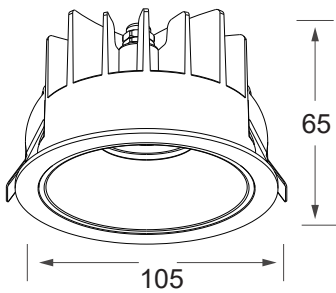

Description:

Ceiling recessed LED downlight , with mirror reflector
IP65 rated, used for damp proof locations such as bathroom, toilet, etc

WH
White Reflector

MT
Matt Reflector

BK
Black Reflector

MR
Mirror Reflector

Item Code:	CIR-JNS2501-18W
Product Type:	LED downlight
Main Material:	Die-cast aluminum
Finishing	Paint
Color:	White
Adjustable:	No
Input:	220-240VAC
Light source:	LED
Power(W):	18W
Output Lumen(lm):	1800lm
CCT(K)	3000K 4000K 6000K
CRI:	80+
Beam Angle(°):	15° 24° 36° 55°
UGR:	<22
Dimmable:	No
Dimensions(mm):	Dia: 105 x H:65 mm
Installation:	Ceiling recessed
Cutout(mm):	95mm
Safety Class:	Class II
IP Rating:	IP65
Warranty:	3 Years
Options:	+EK3: equipped with 3h emergency kit +EK1.5: equipped with 1.5h emergency kit