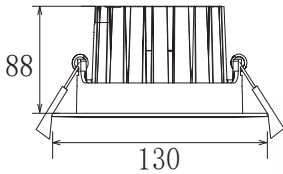

### Description:

Ceiling recessed LED downlight aluminum housing with electroplating reflector

Item Code:	CIR-FL1001-15W
Product Type:	LED downlight
Main Material:	Aluminum
Finishing	Powder coated
Color:	White
Adjustable:	Yes
Input:	220-240VAC
Light source:	LED
Power(W):	15W
Output Lumen(lm):	1350lm
CCT(K)	3000K   4000K   6000K
CRI:	80+
Beam Angle(°):	15°   24°   38°
UGR:	<22
Dimmable:	No
Dimensions(mm):	Dia:130 x H: 88mm
Installation	Ceiling recessed
Cutout(mm):	Dia: 115 mm
Safety Class:	Class II
IP Rating:	IP20
Options:	-TRIAC: Phase cut dimming -0-10V: 0-10V dimming -DALI: DALI dimming +EK3: emergency kit 3h +EK1.5: emergency kit 1.5h