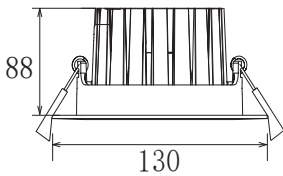

Description:

Ceiling recessed LED downlight aluminum housing with electro plating reflector

Item Code:	CIR-FL1001-12W
Product Type:	LED downlight
Main Material:	Aluminum
Finishing	Powder coated
Color:	White
Adjustable:	Yes
Input:	220-240VAC
Light source:	LED
Power(W):	12W
Output Lumen(lm):	1200lm
CCT(K)	3000K 4000K 6000K
CRI:	80+
Beam Angle(°):	15° 24° 38°
UGR:	<22
Dimmable:	No
Dimensions(mm):	Dia:130 x H: 88mm
Installation	Ceiling recessed
Cutout(mm):	Dia: 115 mm
Safety Class:	Class II
IP Rating:	IP20
Options:	-TRIAC: Phase cut dimming -0-10V: 0-10V dimming -DALI: DALI dimming +EK3: emergency kit 3h +EK1.5: emergency kit 1.5h