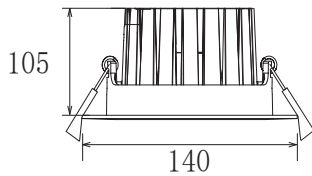

Description:

Ceiling recessed LED downlight aluminum housing with electroplating reflector

Item Code:	CIR-FL1008-18W
Product Type:	LED downlight
Main Material:	Aluminum
Finishing	Powder coated
Color:	White
Adjustable:	Yes
Input:	220-240VAC
Light source:	LED
Power(W):	18W
Output Lumen(lm):	1800lm
CCT(K)	3000K 4000K 6000K
CRI:	80+
Beam Angle(°):	15° 24° 38°
UGR:	<22
Dimmable:	No
Dimensions(mm):	Dia:140 x H: 105mm
Installation	Ceiling recessed
Cutout(mm):	Dia: 115 mm
Safety Class:	Class II
IP Rating:	IP20
Options:	-TRIAC: Phase cut dimming -0-10V: 0-10V dimming -DALI: DALI dimming +EK3: emergency kit 3h +EK1.5: emergency kit 1.5h